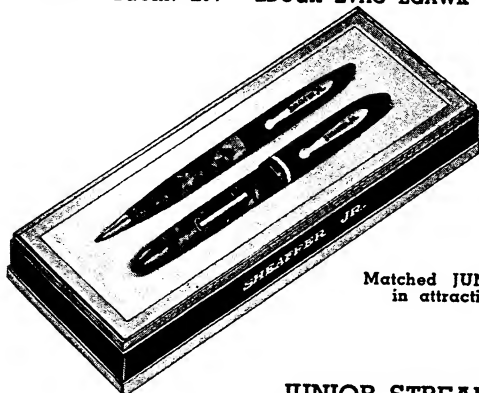

Matched JUNIOR Ensemble in attractive gift box.

JUNIOR STREAMLINED BALANCE

Color	Label $3.95		List $2.75		List $2.00	
	Ensemble Code	Pen Code	Pen Code	Pencil Code	Pencil Code	Code
Black	2L70	JAXOC	2WS	JATYM	LVAX	JAVOS
Gray						
Pearl	2A70	JAXUD	A2WS	JAVAN	AVAX	JAVUT
Ebonized Pearl	2D70	JAXYF	D2WS	JAVEP	DVAX	JAVYV
Rose Glow	2F70	VOPRU	F2WS	JAVIR	FVAX	JAXAW
Visulated—(Lever Style)						
Black	2L20	THARO	2V	TECAP	LVAX	JAVOS
Gray						
Pearl	2A20	TROCE	A2V	TROBE	AVAX	JAVUT
Ebonized Pearl	2D20	JAXEZ	D2V	JATOK	DVAX	JAVYV
Rose Glow	2F20	JAXB	F2V	JATUL	FVAX	JAXAW